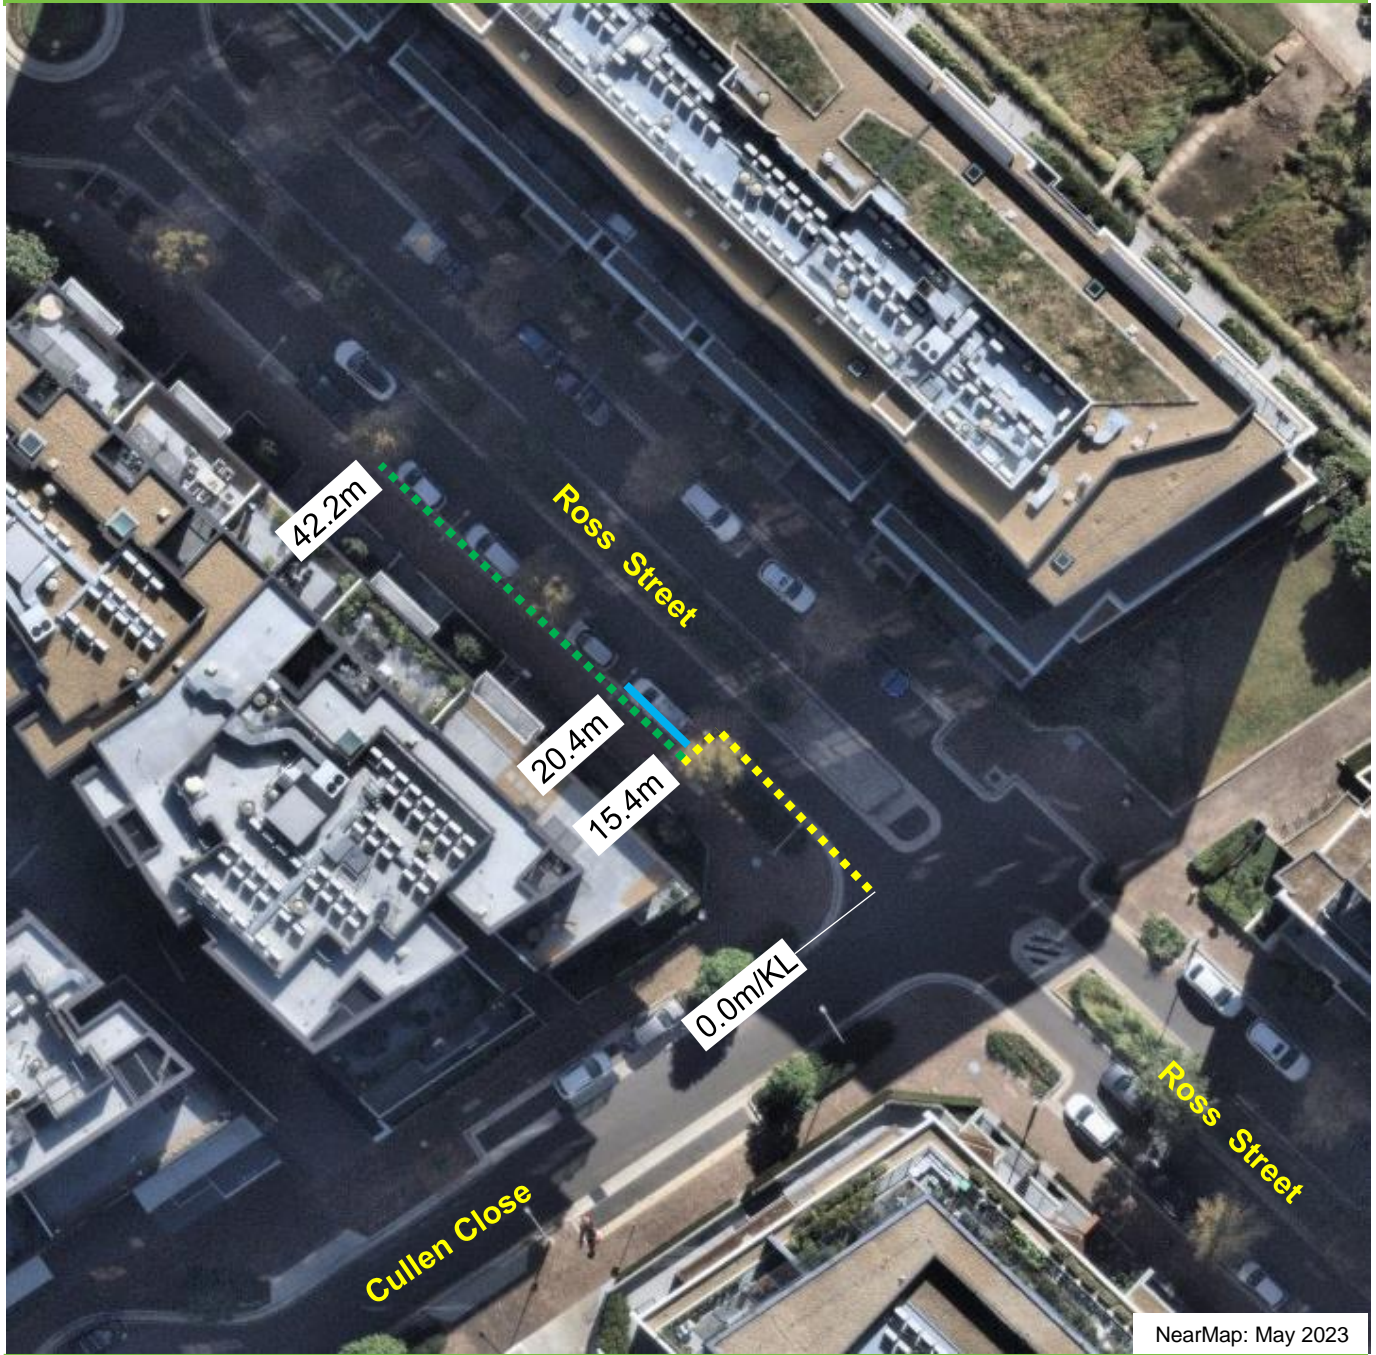

Ross Street, Forest Lodge Proposed parking changes

Existing

-  "No Stopping"
-  "2P 8am-8pm Mon-Fri"

Proposed

-  "No Parking, Authorised Car Share Vehicles Excepted"